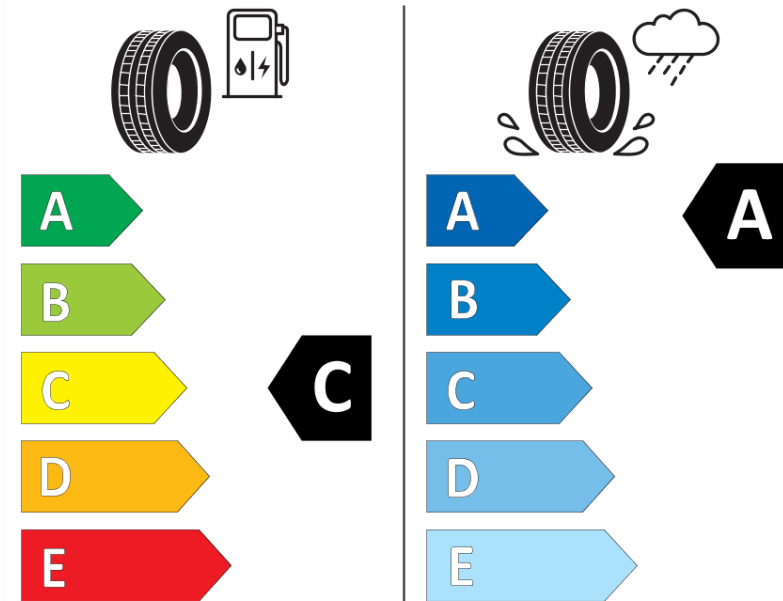

Product Information Sheet

Delegated Regulation (EU) 2020/740

Supplier name or trademark	MICHELIN
Commercial name or trade designation	PRIMACY 3 AO
Tyre type identifier	090571
Tyre size designation	215/55R17
Load-capacity index	94
Speed category symbol	W
Fuel efficiency class	C
Wet grip class	A
External rolling noise class	A
External rolling noise value	68
Severe snow tyre	No
Ice tyre	No
Date of start of production	40/14
Date of end of production	
Load version	SL
Additional information	215/55 R17 94W TL PRIMACY 3 AO GRNX MI

ENERG

MICHELIN

090571

215/55R17 94 W

C1

2020/740